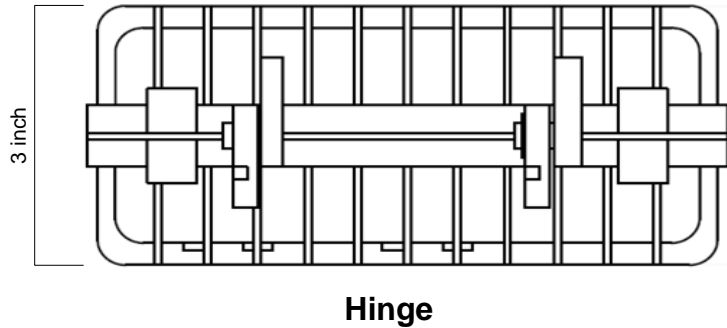

PRA-422, PRA-420 Power Supply Dimension

Naval Electronics, Inc

7028 West Waters Ave, Suite 393, Tampa, Florida USA 33634

phone (813) 885-6091; fax (813) 885-3601; e-mail: sales@naval.com