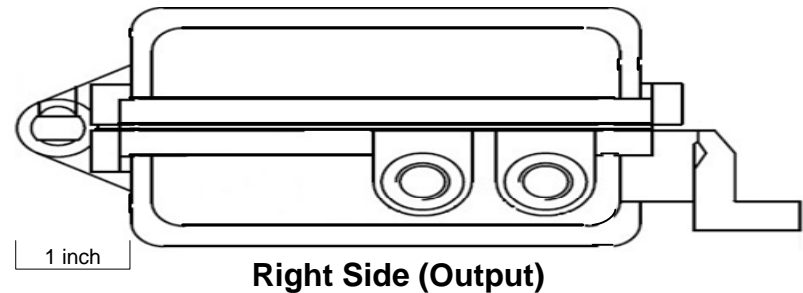

PRA-422, PRA-420 Power Supply Dimension

Naval Electronics, Inc

7028 West Waters Ave, Suite 393, Tampa, Florida USA 33634

phone (813) 885-6091; fax (813) 885-3601; e-mail: sales@naval.com