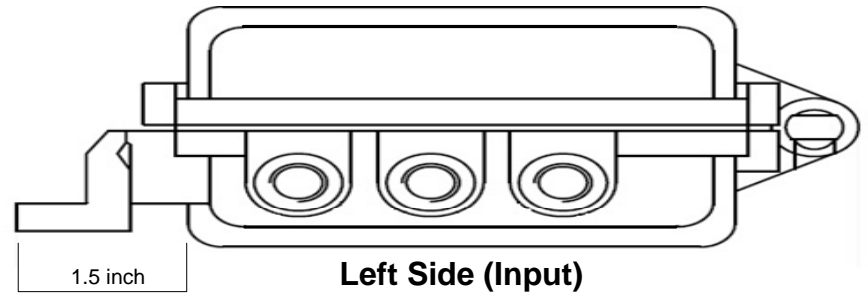

PRA-422, PRA-420 Power Supply Dimension

Naval Electronics, Inc

7028 West Waters Ave, Suite 393, Tampa, Florida USA 33634

phone (813) 885-6091; fax (813) 885-3601; e-mail: sales@naval.com