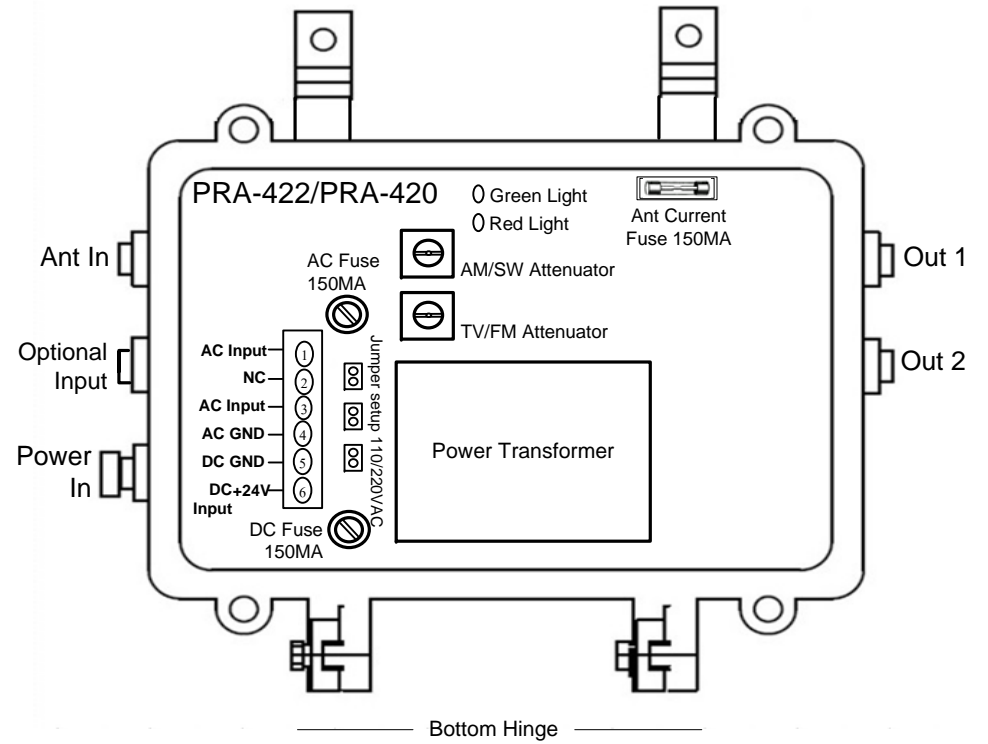

PRA-422, PRA-420 Power Supply Dimension

Naval Electronics, Inc

7028 West Waters Ave, Suite 393, Tampa, Florida USA 33634

phone (813) 885-6091; fax (813) 885-3601; e-mail: sales@naval.com