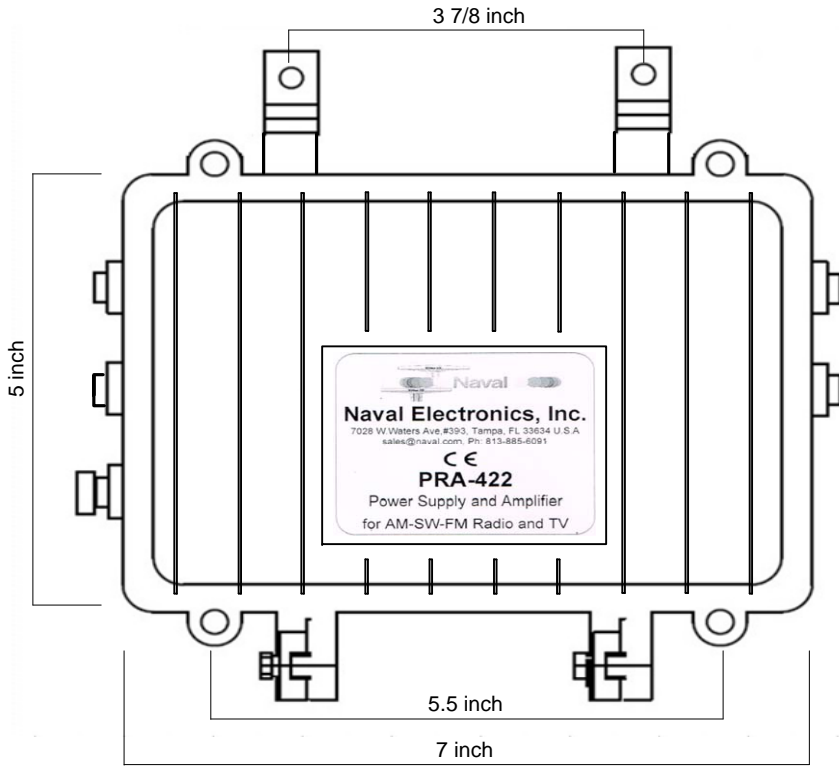

PRA-422, PRA-420 Power Supply Dimension

Naval Electronics, Inc

7028 West Waters Ave, Suite 393, Tampa, Florida USA 33634

phone (813) 885-6091; fax (813) 885-3601; e-mail: sales@naval.com